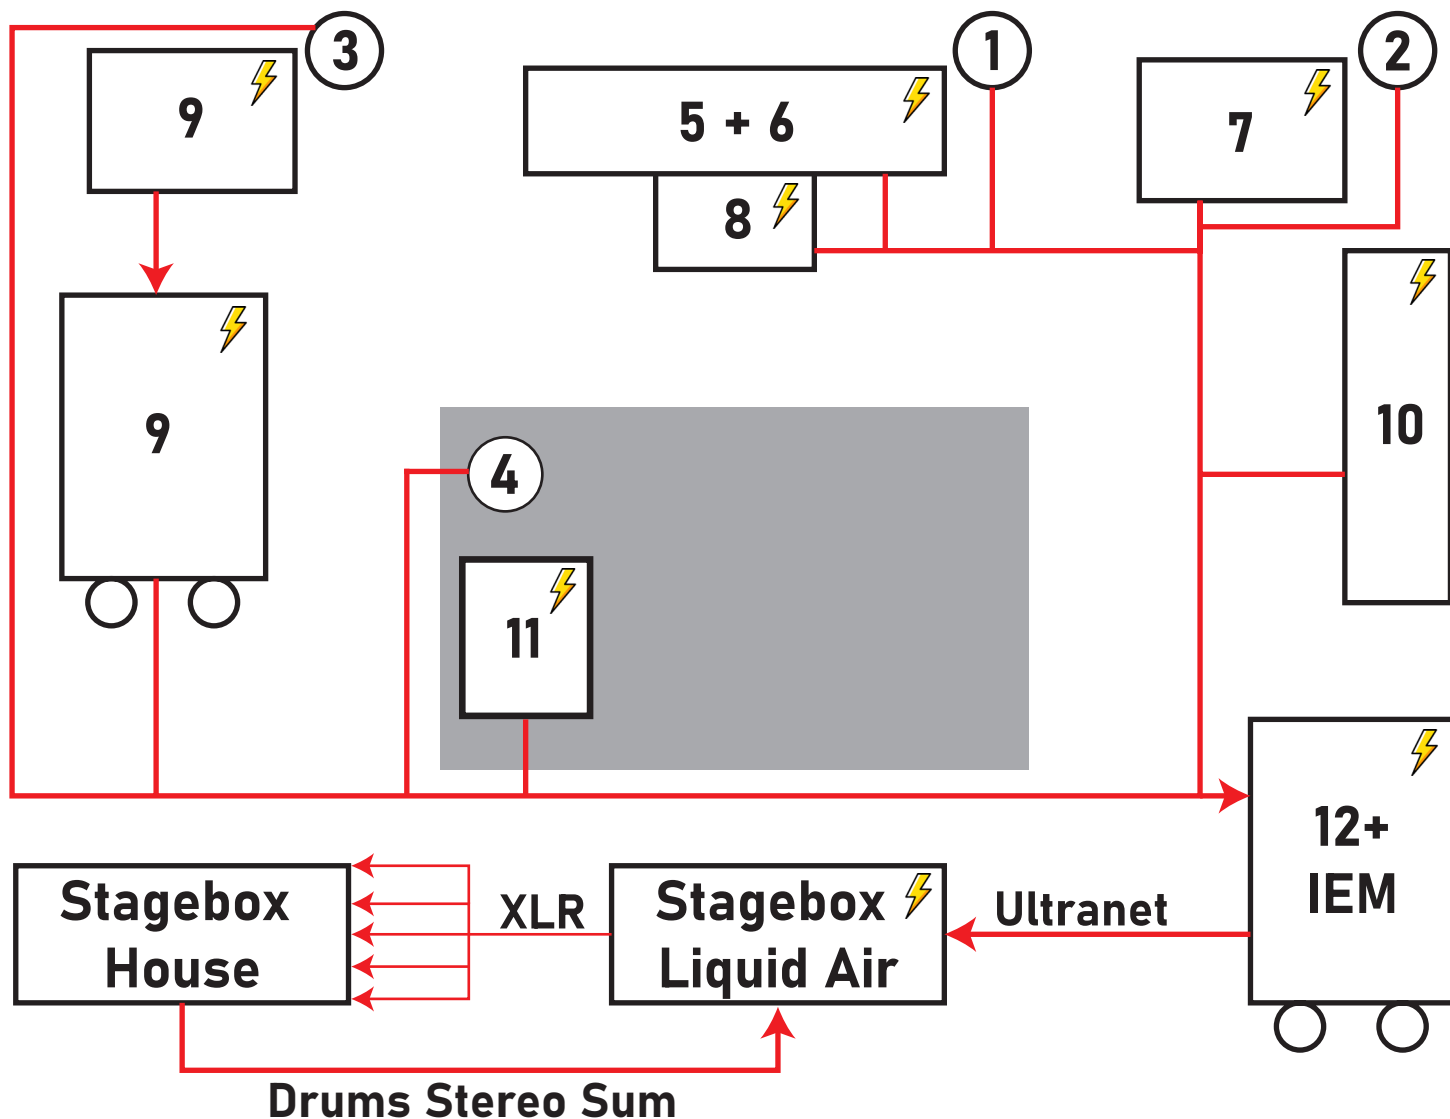

Your Backline:

- Drumshells and Rug
- Drum Mics
- PA-System and Lights
- Stage and at least 9 power plugs

ENGINEERING

- We split and send you our instruments via our own Stagebox + Backing Track through XLR or Stageconnect (more on page 2)
- We do our own monitoring (In-Ear-Frequencies 662-686 MHz)
- We control instrument- and vocal-effects with the same rack
- Please send us back a stereo sum of the mixed drums :)

EQUIPMENT

Merlin:

- Wireless Mic (548-572 MHz)
- Nord Stage 1 Keyboard(+DI)
- T-Style Guitar

Sebastian:

- T-Style Guitar
- Line6 Helix
- Vocal Mic
- Yamaha MX1 Synthesizer

Simon:

- 4 Basses
- Effekt-Rack
- Pedalboard
- Vocal Mic

Constantin:

- Steel Snare
- Cymbals
- Yamaha DTX12 Drumpad
- Vocal Mic

STAGE PLOT

FOH

- 1 - Wireless Microphone
- 2 - Vocal Microphone
- 3 - Vocal Microphone
- 4 - Vocal Microphone
- 5 - Piano left
- 6 - Piano right

- 7 - Line6 Helix
- 8 - Line 6 Helix/Fender Amp
- 9 - Bass Rack + Pedalboard
- 10 - Synthesizer Mono
- 11 - Drumpad
- 12 - Backing Track